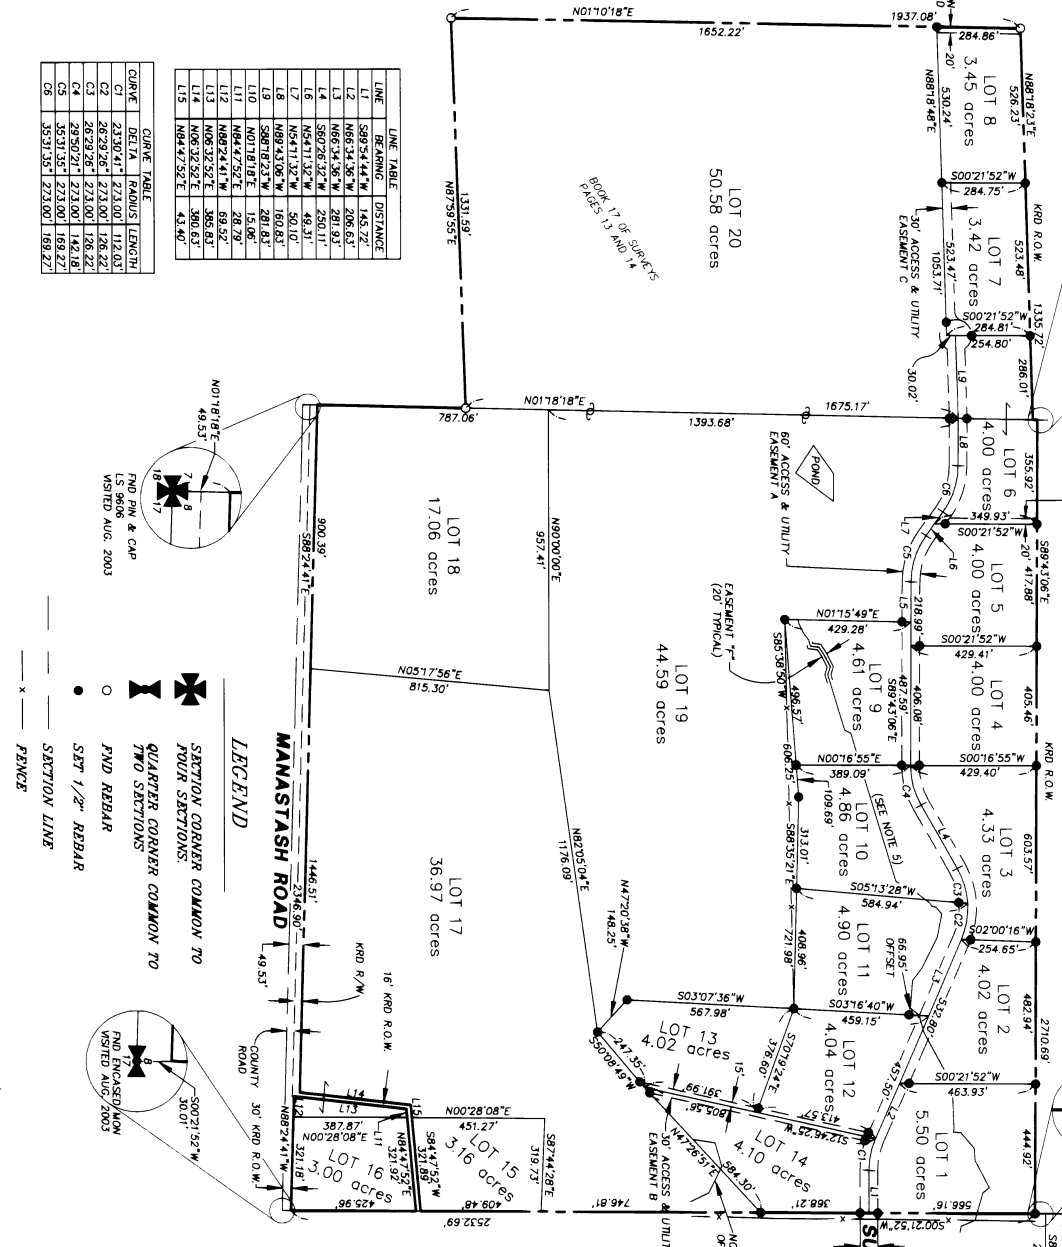

BOUNDARY LINE ADJUSTMENT A PORTION OF SEC 7 AND SEC 8, T.17N., R.18E., W.M., KITITAS COUNTY, WASHINGTON.

BOOK 24 OF SURVEYS
PAGES 13 AND 14

PNL PIN & CAP L5 5606
7.8
DATED AUG. 2003

IRIGATION
EASEMENT E

IRIGATION
EASEMENT F

IRIGATION
EASEMENT G

IRIGATION
EASEMENT H

IRIGATION
EASEMENT I

IRIGATION
EASEMENT J

LINE	LINE TABLE	DISTANCE
L1	S89°54'42\"	145.23'
L2	N66°34'36\"	206.63'
L3	N66°34'36\"	281.93'
L4	S60°26'32\"	250.11'
L5	N54°11'32\"	48.31'
L6	N54°11'32\"	50.10'
L7	N89°43'06\"	160.83'
L8	S89°43'06\"	160.83'
L9	S89°18'23\"	201.83'
L10	N89°47'52\"	28.92'
L11	N89°47'52\"	28.92'
L12	N69°24'41\"	69.52'
L13	N06°32'52\"	390.63'
L14	N06°32'52\"	390.63'
L15	N84°47'52\"	43.40'

CURVE	DELTA	RADIUS	LENGTH
C1	23°30'41\"	223.00'	112.03'
C2	26°29'26\"	223.00'	126.22'
C3	26°29'26\"	223.00'	126.22'
C4	35°31'35\"	223.00'	169.27'
C5	35°31'35\"	223.00'	169.27'